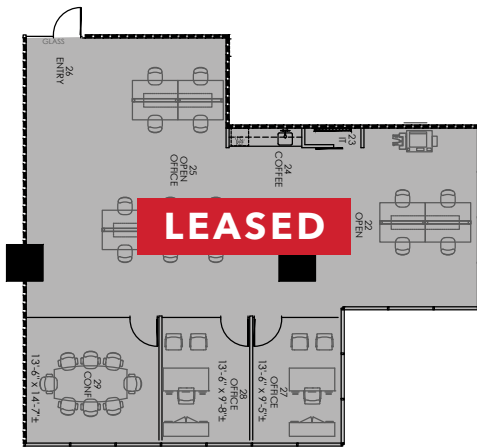

BANK OF AMERICA
PLAZA

[THE DALLAS ICON | RE-DEFINED]

65TH FLOOR SKY SUITES

HIGHEST SPEC SUITES IN DFW

SPECTACULAR VIEWS

EXCELLENT BUILDING AMENITIES

NEW! Fitness facility

NEW! Tenant lounge & conference facility

SUITE 6500 - 2,534 RSF

3 Private Offices | Open Seating for 6 | 10 Person Conference Room

SUITE 6570 - 2,272 RSF

Open Seating for 14 | 8 Person Conference Room

SUITE 6510 - 2,096 RSF

2 Private Offices | Open Seating for 14 | 8 Person Conference Room

SUITE 6505 - 1,515 RSF

2 Private Offices | Open Seating for 6 | 6 Person Conference Room

SUITE 6530 - 2,267 RSF

3 Private Offices | Open Seating for 6 | 8 Person Conference Room

SUITE 6520 - 1,619 RSF

3 Private Offices | Open Seating for 6 | 8 Person Conference Room