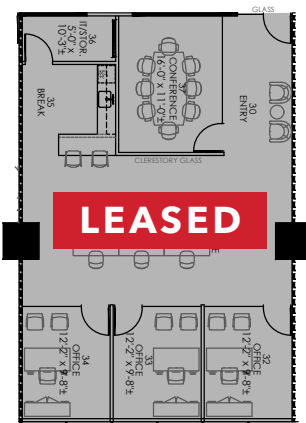

SUITE 6500 - 2,534 RSF

3 Private Offices | Open Seating for 6 | 10 Person Conference Room

SUITE 6570 - 2,272 RSF

Open Seating for 14 | 8 Person Conference Room

SUITE 6510 - 2,096 RSF

2 Private Offices | Open Seating for 14 | 8 Person Conference Room

SUITE 6505 - 1,515 RSF

2 Private Offices | Open Seating for 6 | 6 Person Conference Room

SUITE 6530 - 2,267 RSF

3 Private Offices | Open Seating for 6 | 8 Person Conference Room

SUITE 6520 - 1,619 RSF

3 Private Offices | Open Seating for 6 | 8 Person Conference Room