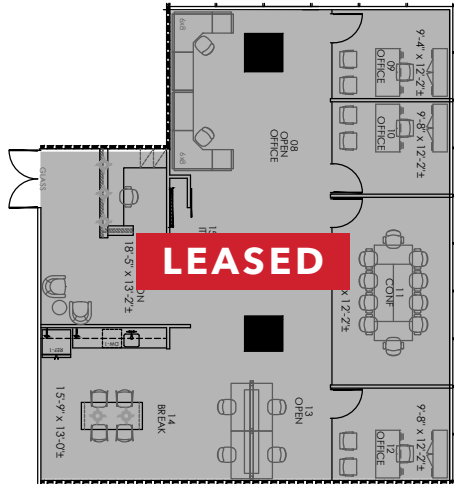

SUITE 6500 - 2,534 RSF

3 Private Offices | Open Seating for 6 | 10 Person Conference Room

SUITE 6570 - 2,272 RSF

Open Seating for 14 | 8 Person Conference Room

SUITE 6510 - 2,096 RSF

2 Private Offices | Open Seating for 14 | 8 Person Conference Room

SUITE 6505 - 1,515 RSF

2 Private Offices | Open Seating for 6 | 6 Person Conference Room

SUITE 6530 - 2,267 RSF

3 Private Offices | Open Seating for 6 | 8 Person Conference Room

SUITE 6520 - 1,619 RSF

3 Private Offices | Open Seating for 6 | 8 Person Conference Room