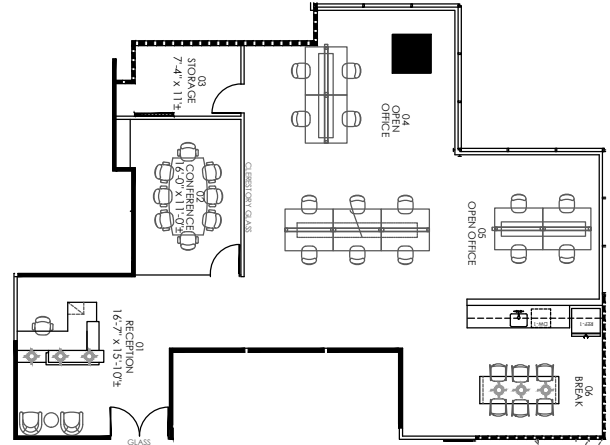

SUITE 6500 - 2,534 RSF

3 Private Offices | Open Seating for 6 | 10 Person Conference Room

SUITE 6570 - 2,272 RSF

Open Seating for 14 | 8 Person Conference Room

SUITE 6510 - 2,096 RSF

2 Private Offices | Open Seating for 14 | 8 Person Conference Room

SUITE 6505 - 1,515 RSF

2 Private Offices | Open Seating for 6 | 6 Person Conference Room

SUITE 6530 - 2,267 RSF

3 Private Offices | Open Seating for 6 | 8 Person Conference Room

SUITE 6520 - 1,619 RSF

3 Private Offices | Open Seating for 6 | 8 Person Conference Room